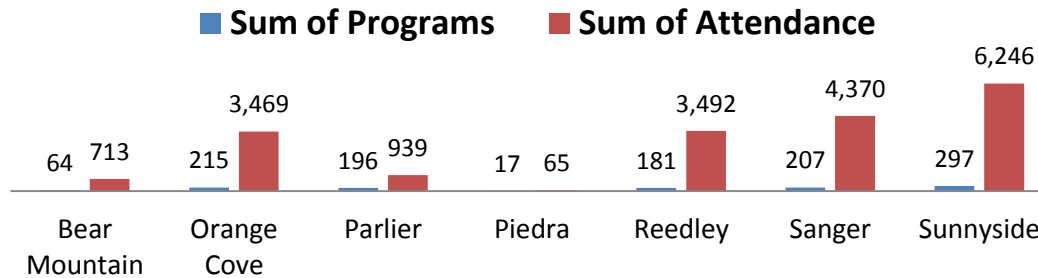

During the 2016-2017 fiscal year, the Fresno County Public Library offered 6,287 programs, with a total attendance 121,006. The charts show the statistics for each cluster and branch.

Blossom Trail Cluster