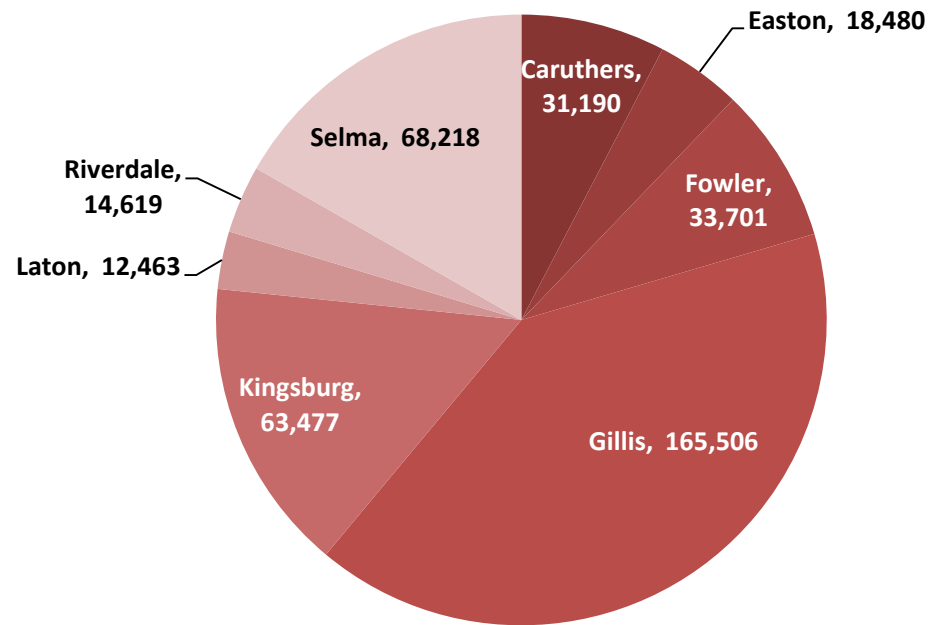

Sierra Gateway Cluster

■ Sum of Programs ■ Sum of Attendance

CIPHER

Fresno County Public Library Metrics July 2017

The dashboard report of each cluster shows the circulation of library materials in 2016-2017 fiscal year.

Sierra Gateway Cluster

Park View Cluster

CIPHER

Fresno County Public Library Metrics July 2017

The dashboard report of each cluster shows the circulation of library materials in 2016-2017 fiscal year.

Water Tower Cluster

Raisin Vines Cluster

CIPHER

Fresno County Public Library Metrics July 2017

The dashboard report of each cluster shows the circulation of library materials in 2016-2017 fiscal year.

Cotton Fields Cluster

Blossom Trail Cluster