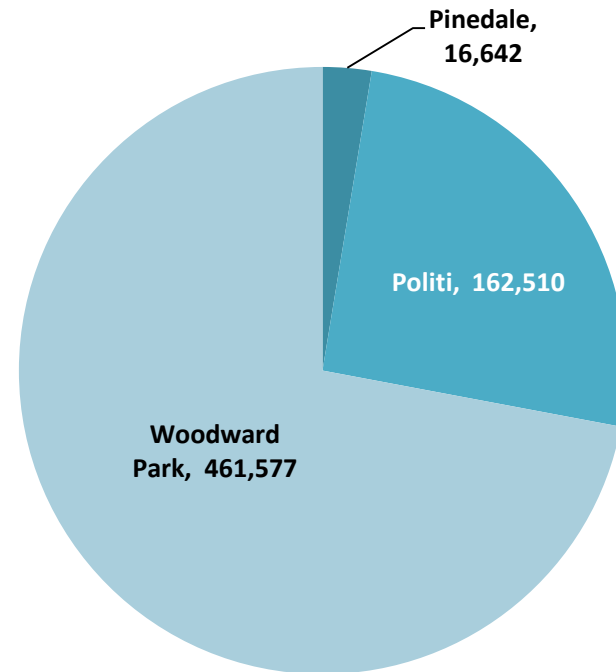

Raisin Vines Cluster

Water Tower Cluster

CIPHER

Fresno County Public Library Metrics August 2017

During the 2016-2017 fiscal year, the Fresno County Public Library offered 6,287 programs, with a total attendance of 121,006. The charts show the statistics for each cluster and branch.

Sierra Gateway Cluster

■ Sum of Programs ■ Sum of Attendance

CIPHER

Fresno County Public Library Metrics July 2017

The dashboard report of each cluster shows the circulation of library materials in 2016-2017 fiscal year.

Sierra Gateway Cluster

Park View Cluster

CIPHER

Fresno County Public Library Metrics July 2017

The dashboard report of each cluster shows the circulation of library materials in 2016-2017 fiscal year.

Water Tower Cluster