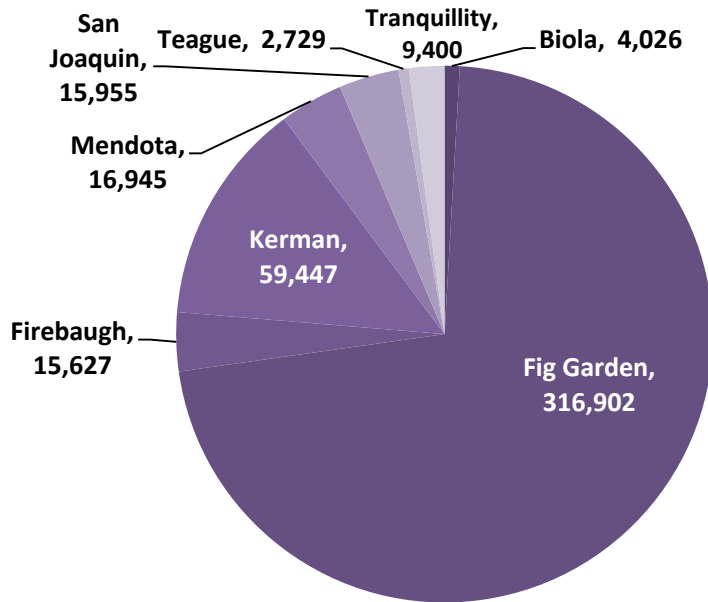

CIPHER

Fresno County Public Library Metrics July 2017

The dashboard report of each cluster shows the circulation of library materials in 2016-2017 fiscal year.

Sierra Gateway Cluster

Park View Cluster

CIPHER

Fresno County Public Library Metrics July 2017

The dashboard report of each cluster shows the circulation of library materials in 2016-2017 fiscal year.

Water Tower Cluster

Raisin Vines Cluster

CIPHER

Fresno County Public Library Metrics July 2017

The dashboard report of each cluster shows the circulation of library materials in 2016-2017 fiscal year.

Cotton Fields Cluster

Blossom Trail Cluster

CIPHER

Fresno County Public Library Metrics July 2017

The dashboard report of each cluster shows the circulation of library materials in 2016-2017 fiscal year.