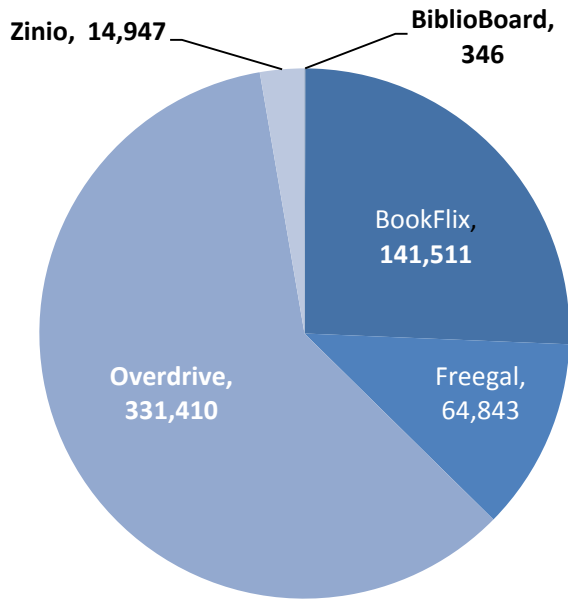

Sierra Gateway Cluster

Park View Cluster

CIPHER

Fresno County Public Library Metrics July 2017

The dashboard report of each cluster shows the circulation of library materials in 2016-2017 fiscal year.

Water Tower Cluster

Raisin Vines Cluster

CIPHER

Fresno County Public Library Metrics July 2017

The dashboard report of each cluster shows the circulation of library materials in 2016-2017 fiscal year.

Cotton Fields Cluster

Blossom Trail Cluster

CIPHER

Fresno County Public Library Metrics July 2017

The dashboard report of each cluster shows the circulation of library materials in 2016-2017 fiscal year.

Digital

Community Services