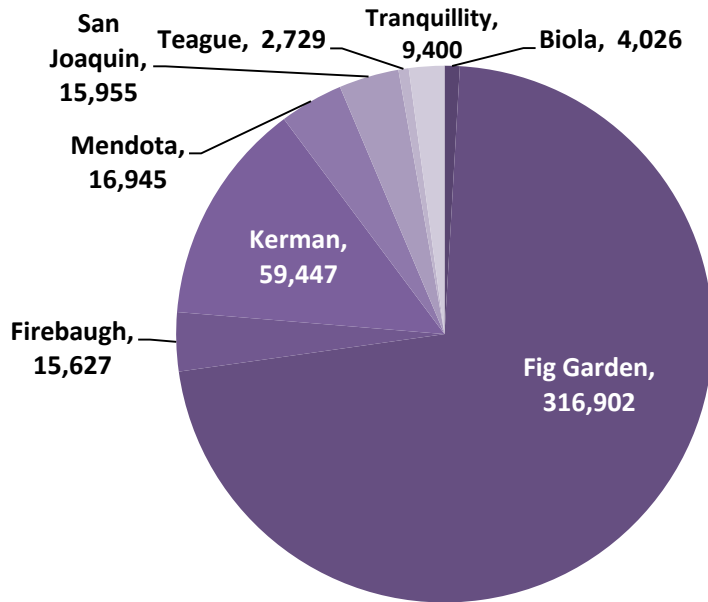

Raisin Vines Cluster

Water Tower Cluster

CIPHER

Fresno County Public Library Metrics August 2017

During the 2016-2017 fiscal year, the Fresno County Public Library offered 6,287 programs, with a total attendance of 121,006. The charts show the statistics for each cluster and branch.

Sierra Gateway Cluster

■ Sum of Programs ■ Sum of Attendance

CIPHER

Fresno County Public Library Metrics July 2017

The dashboard report of each cluster shows the circulation of library materials in 2016-2017 fiscal year.

Sierra Gateway Cluster

Park View Cluster

CIPHER

Fresno County Public Library Metrics July 2017

The dashboard report of each cluster shows the circulation of library materials in 2016-2017 fiscal year.

Water Tower Cluster

Raisin Vines Cluster

CIPHER

Fresno County Public Library Metrics July 2017

The dashboard report of each cluster shows the circulation of library materials in 2016-2017 fiscal year.

Cotton Fields Cluster

Blossom Trail Cluster