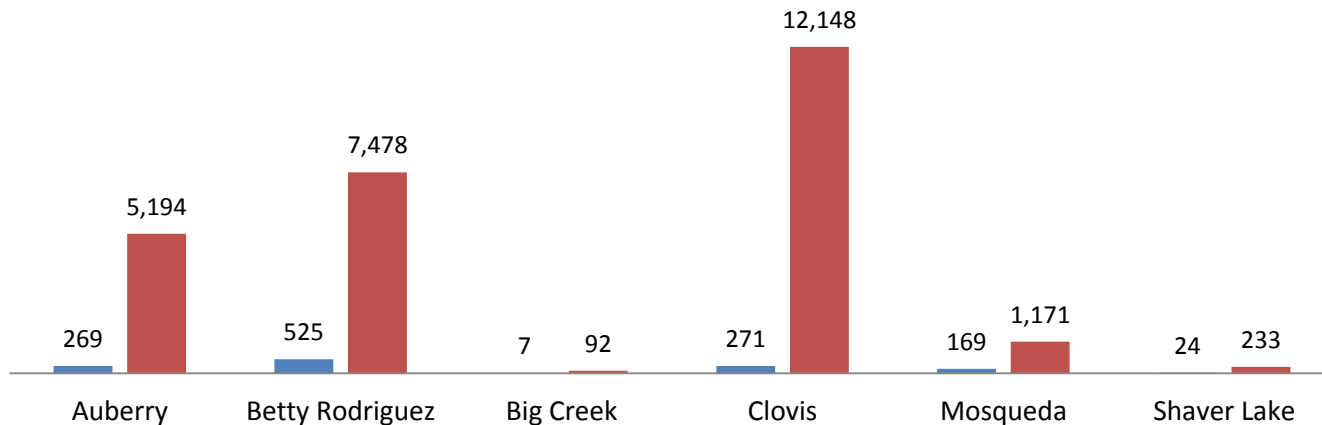

CIPHER

Fresno County Public Library Metrics August 2017

During the 2016-2017 fiscal year, the Fresno County Public Library offered 6,287 programs, with a total attendance of 121,006. The charts show the statistics for each cluster and branch.

Sierra Gateway Cluster

■ Sum of Programs ■ Sum of Attendance