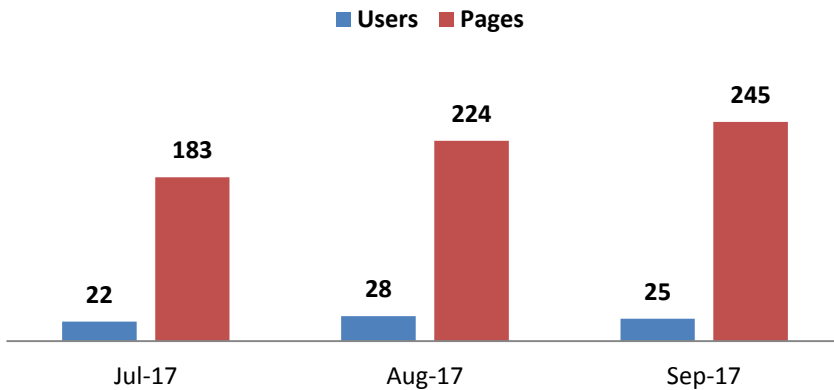

CIPHER

Fresno County Public Library Metrics September 2017

The Fresno County Public Library has launched wireless printing at its Sunnyside and Woodward Park branches, thanks to the support of Friends groups at both locations. Usage statistics for this new service are shown below. Instructions on how to use it may be found at:

<http://fresnolibrary.org/resources/mobile_printing.pdf>

Woodward Park Library Mobile Printing Statistics