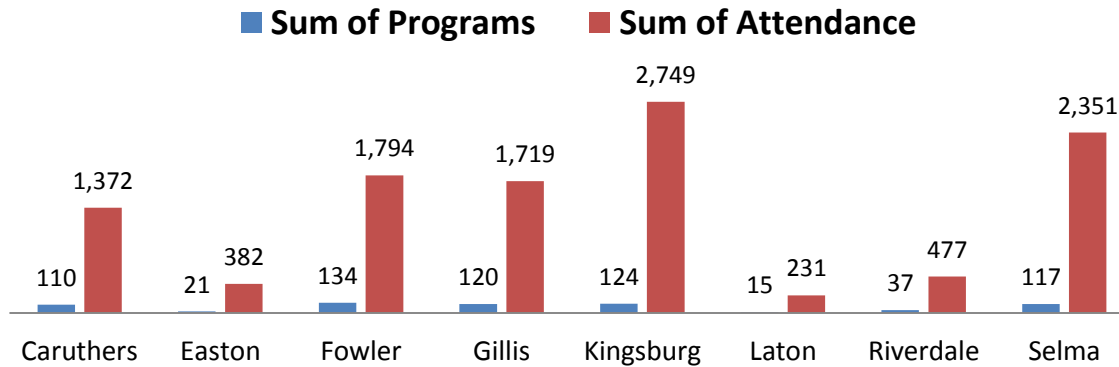

Community Services Cluster

CIPHER

Fresno County Public Library Metrics August 2017

During the 2016-2017 fiscal year, the Fresno County Public Library offered 6,287 programs, with a total attendance of 121,006. The charts show the statistics for each cluster and branch.

Cotton Fields Cluster

Park View Cluster

CIPHER

Fresno County Public Library Metrics August 2017

During the 2016-2017 fiscal year, the Fresno County Public Library offered 6,287 programs, with a total attendance of 121,006. The charts show the statistics for each cluster and branch.

Raisin Vines Cluster

Water Tower Cluster

CIPHER

Fresno County Public Library Metrics August 2017

During the 2016-2017 fiscal year, the Fresno County Public Library offered 6,287 programs, with a total attendance of 121,006. The charts show the statistics for each cluster and branch.