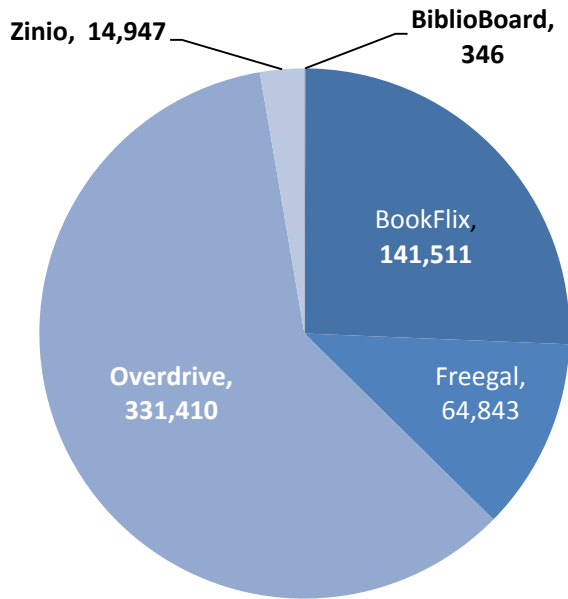

The dashboard report of each cluster shows the circulation of library materials in 2016-2017 fiscal year.

Cotton Fields Cluster

Blossom Trail Cluster

CIPHER

Fresno County Public Library Metrics July 2017

The dashboard report of each cluster shows the circulation of library materials in 2016-2017 fiscal year.