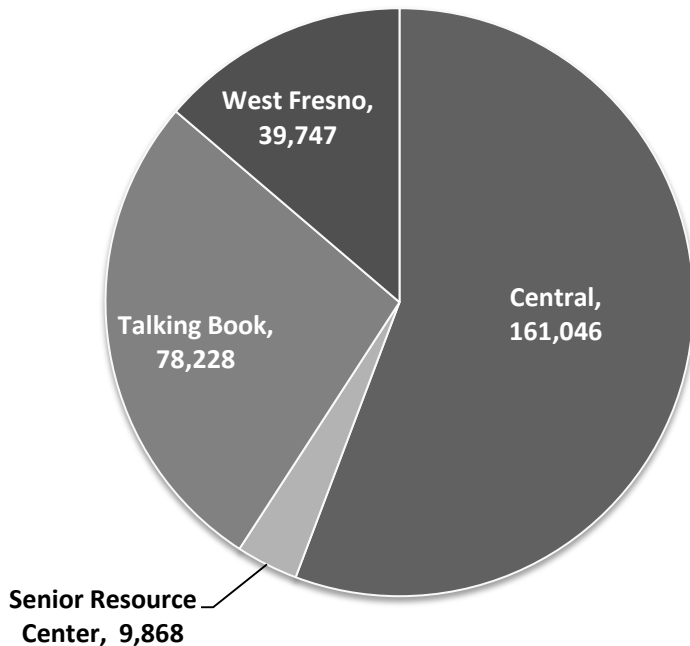

CIPHER

Fresno County Public Library Metrics July 2017

The dashboard report of each cluster shows the circulation of library materials in 2016-2017 fiscal year.

Sierra Gateway Cluster

Park View Cluster

CIPHER

Fresno County Public Library Metrics July 2017

The dashboard report of each cluster shows the circulation of library materials in 2016-2017 fiscal year.

Water Tower Cluster

Raisin Vines Cluster

CIPHER

Fresno County Public Library Metrics July 2017