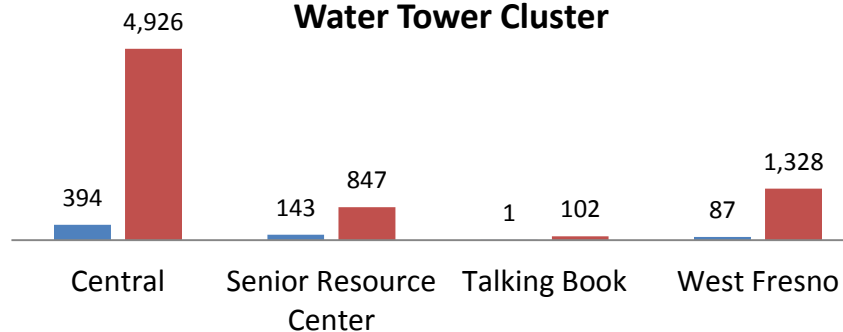

Community Services Cluster

CIPHER

Fresno County Public Library Metrics August 2017

During the 2016-2017 fiscal year, the Fresno County Public Library offered 6,287 programs, with a total attendance of 121,006. The charts show the statistics for each cluster and branch.

Cotton Fields Cluster

Park View Cluster

CIPHER

Fresno County Public Library Metrics August 2017

During the 2016-2017 fiscal year, the Fresno County Public Library offered 6,287 programs, with a total attendance of 121,006. The charts show the statistics for each cluster and branch.

Raisin Vines Cluster

Water Tower Cluster

CIPHER

Fresno County Public Library Metrics August 2017

During the 2016-2017 fiscal year, the Fresno County Public Library offered 6,287 programs, with a total attendance of 121,006. The charts show the statistics for each cluster and branch.