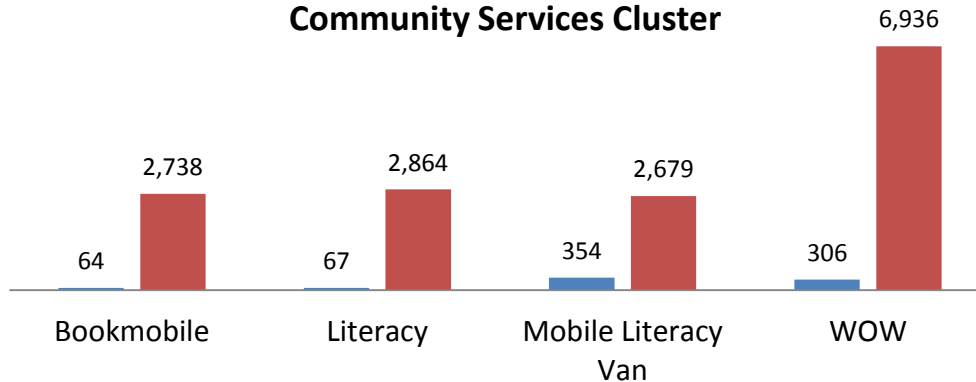

Community Services Cluster