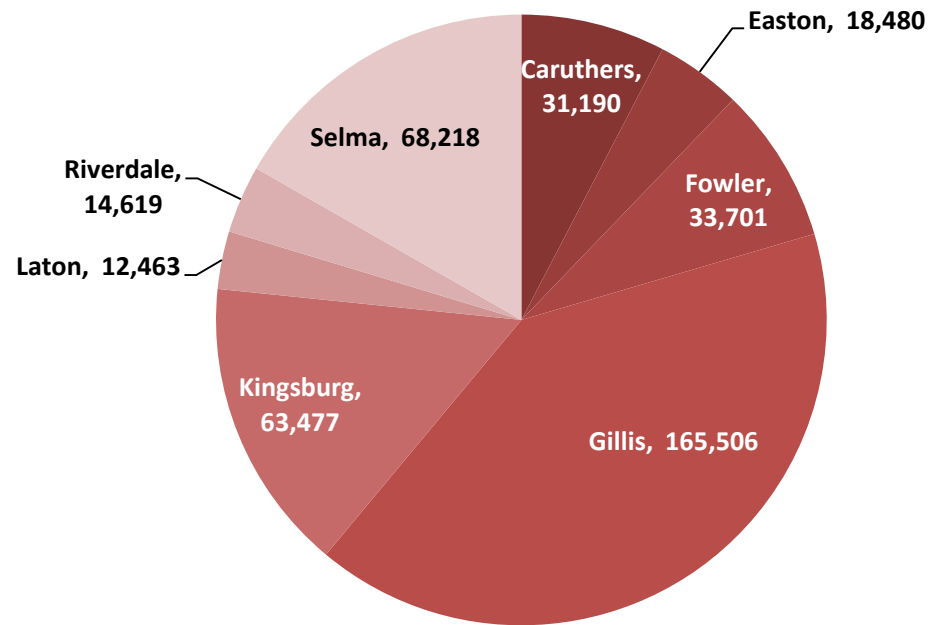

CIPHER

Fresno County Public Library Metrics July 2017

The dashboard report of each cluster shows the circulation of library materials in 2016-2017 fiscal year.

Sierra Gateway Cluster

Park View Cluster

CIPHER

Fresno County Public Library Metrics July 2017

The dashboard report of each cluster shows the circulation of library materials in 2016-2017 fiscal year.

Water Tower Cluster

Raisin Vines Cluster

CIPHER

Fresno County Public Library Metrics July 2017