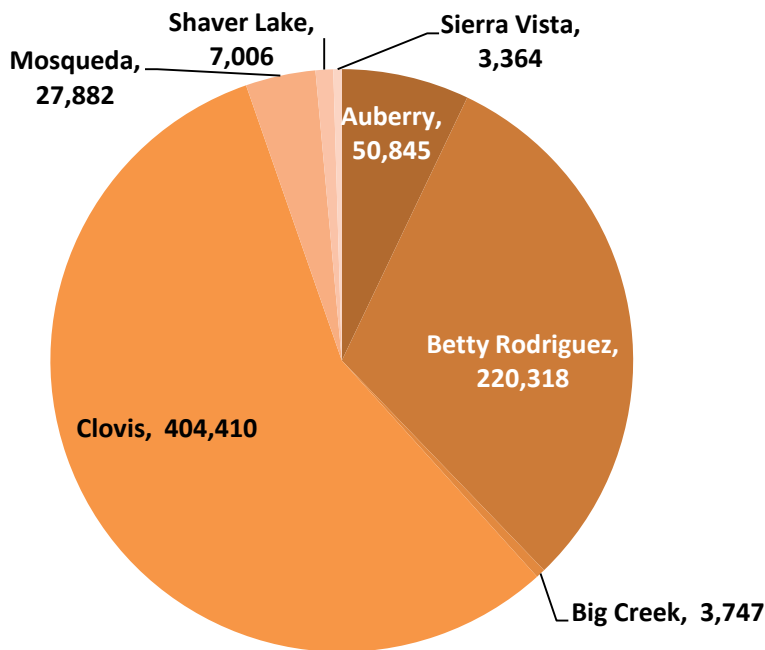

CIPHER

Fresno County Public Library Metrics July 2017

The dashboard report of each cluster shows the circulation of library materials in 2016-2017 fiscal year.

Sierra Gateway Cluster

Park View Cluster

CIPHER

Fresno County Public Library Metrics July 2017

The dashboard report of each cluster shows the circulation of library materials in 2016-2017 fiscal year.

Water Tower Cluster

Raisin Vines Cluster

CIPHER

Fresno County Public Library Metrics July 2017