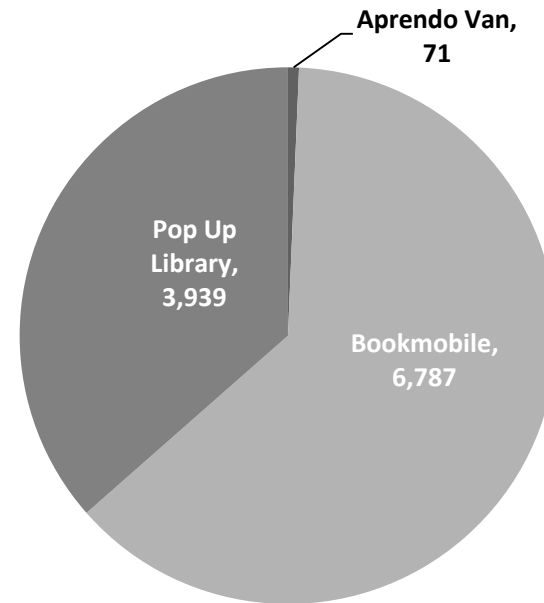

Blossom Trail Cluster

Community Services