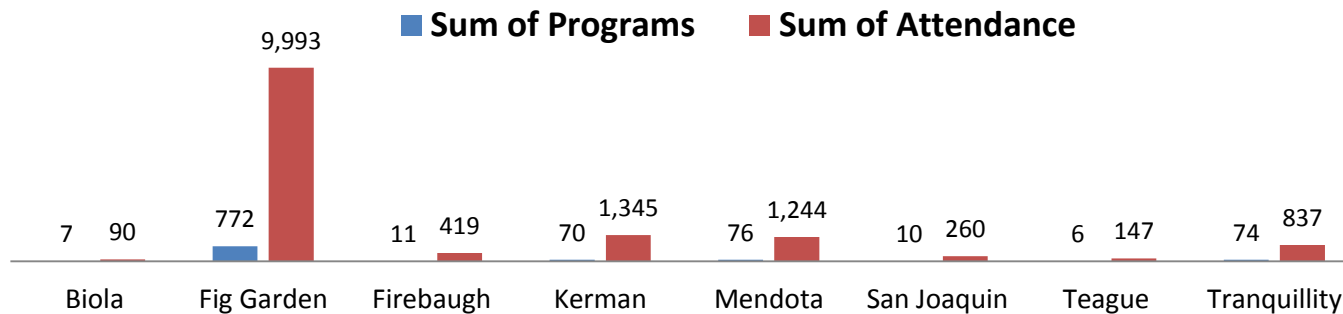

During the 2016-2017 fiscal year, the Fresno County Public Library offered 6,287 programs, with a total attendance 121,006. The charts show the statistics for each cluster and branch.

Blossom Trail Cluster

Community Services Cluster

CIPHER

Fresno County Public Library Metrics August 2017

During the 2016-2017 fiscal year, the Fresno County Public Library offered 6,287 programs, with a total attendance of 121,006. The charts show the statistics for each cluster and branch.

Cotton Fields Cluster

Park View Cluster

CIPHER

Fresno County Public Library Metrics August 2017

During the 2016-2017 fiscal year, the Fresno County Public Library offered 6,287 programs, with a total attendance of 121,006. The charts show the statistics for each cluster and branch.