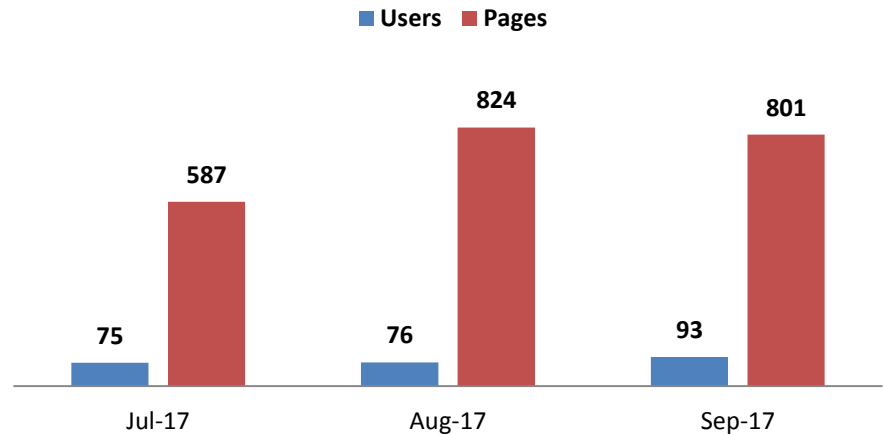

Sunnyside Library Mobile Printing Statistics