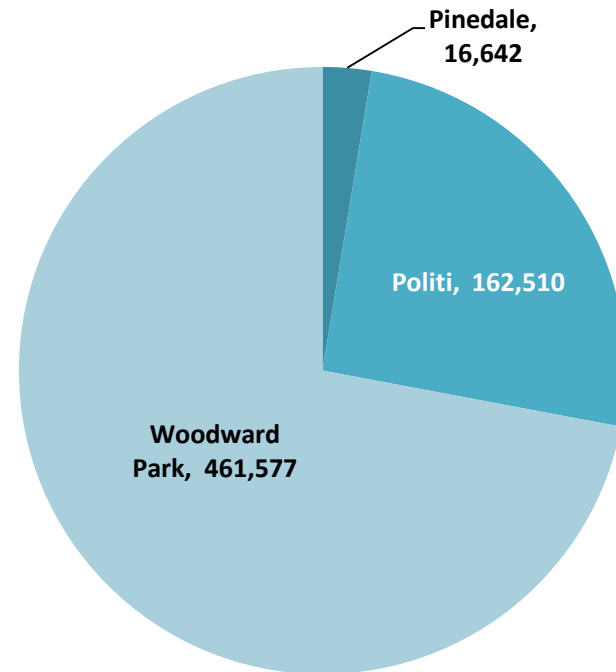

CIPHER

Fresno County Public Library Metrics July 2017

The dashboard report of each cluster shows the circulation of library materials in 2016-2017 fiscal year.

Sierra Gateway Cluster

Park View Cluster

CIPHER

Fresno County Public Library Metrics July 2017

The dashboard report of each cluster shows the circulation of library materials in 2016-2017 fiscal year.

Water Tower Cluster

Raisin Vines Cluster

CIPHER

Fresno County Public Library Metrics July 2017