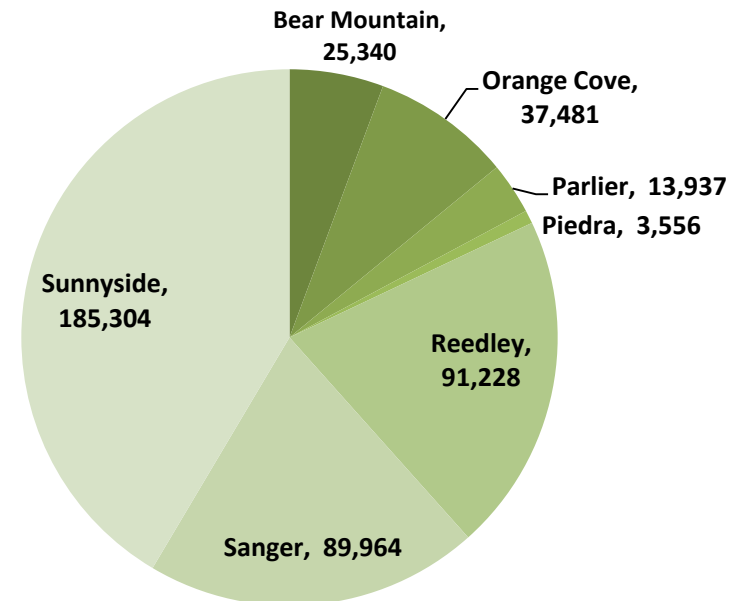

Sierra Gateway Cluster

Park View Cluster

CIPHER

Fresno County Public Library Metrics July 2017

The dashboard report of each cluster shows the circulation of library materials in 2016-2017 fiscal year.

Water Tower Cluster

Raisin Vines Cluster

CIPHER

Fresno County Public Library Metrics July 2017

The dashboard report of each cluster shows the circulation of library materials in 2016-2017 fiscal year.

Cotton Fields Cluster

Blossom Trail Cluster