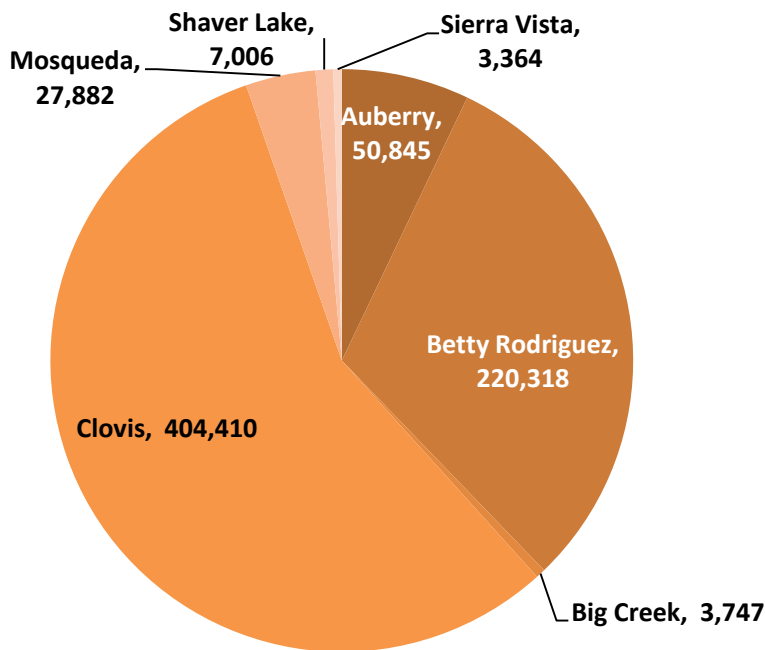

Cotton Fields Cluster

Park View Cluster

CIPHER

Fresno County Public Library Metrics August 2017

During the 2016-2017 fiscal year, the Fresno County Public Library offered 6,287 programs, with a total attendance of 121,006. The charts show the statistics for each cluster and branch.

Raisin Vines Cluster

Water Tower Cluster

CIPHER

Fresno County Public Library Metrics August 2017

During the 2016-2017 fiscal year, the Fresno County Public Library offered 6,287 programs, with a total attendance of 121,006. The charts show the statistics for each cluster and branch.

Sierra Gateway Cluster

■ Sum of Programs ■ Sum of Attendance

CIPHER

Fresno County Public Library Metrics July 2017

The dashboard report of each cluster shows the circulation of library materials in 2016-2017 fiscal year.

Sierra Gateway Cluster

Park View Cluster

CIPHER

Fresno County Public Library Metrics July 2017

The dashboard report of each cluster shows the circulation of library materials in 2016-2017 fiscal year.

Water Tower Cluster