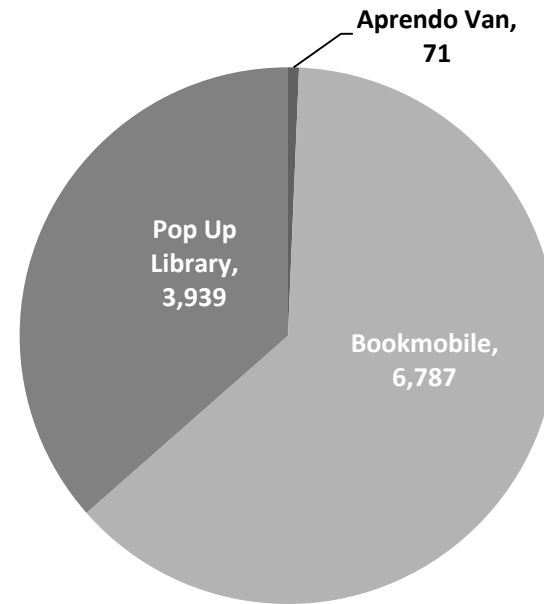

Blossom Trail Cluster

Community Services