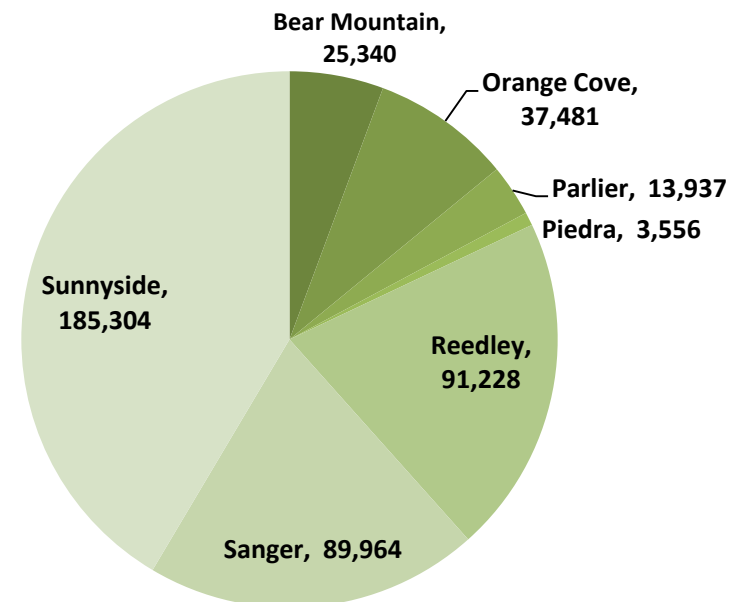

CIPHER

Fresno County Public Library Metrics July 2017

The dashboard report of each cluster shows the circulation of library materials in 2016-2017 fiscal year.

Sierra Gateway Cluster

Park View Cluster

CIPHER

Fresno County Public Library Metrics July 2017

The dashboard report of each cluster shows the circulation of library materials in 2016-2017 fiscal year.

Water Tower Cluster

Raisin Vines Cluster

CIPHER

Fresno County Public Library Metrics July 2017

The dashboard report of each cluster shows the circulation of library materials in 2016-2017 fiscal year.

Cotton Fields Cluster

Blossom Trail Cluster

CIPHER

Fresno County Public Library Metrics July 2017

The dashboard report of each cluster shows the circulation of library materials in 2016-2017 fiscal year.