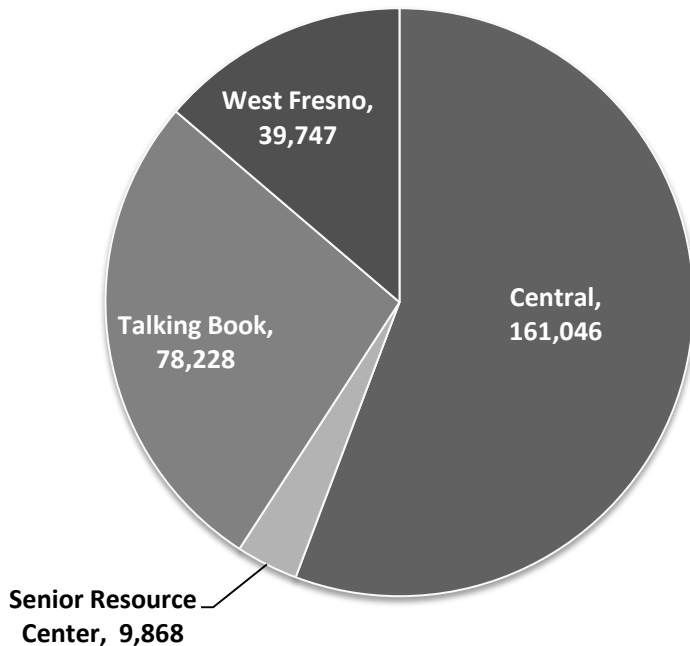

Raisin Vines Cluster

Water Tower Cluster

CIPHER

Fresno County Public Library Metrics August 2017

During the 2016-2017 fiscal year, the Fresno County Public Library offered 6,287 programs, with a total attendance of 121,006. The charts show the statistics for each cluster and branch.

Sierra Gateway Cluster

■ Sum of Programs ■ Sum of Attendance

CIPHER

Fresno County Public Library Metrics July 2017

The dashboard report of each cluster shows the circulation of library materials in 2016-2017 fiscal year.

Sierra Gateway Cluster

Park View Cluster

CIPHER

Fresno County Public Library Metrics July 2017

The dashboard report of each cluster shows the circulation of library materials in 2016-2017 fiscal year.

Water Tower Cluster

Raisin Vines Cluster

CIPHER

Fresno County Public Library Metrics July 2017

The dashboard report of each cluster shows the circulation of library materials in 2016-2017 fiscal year.

Cotton Fields Cluster

Blossom Trail Cluster