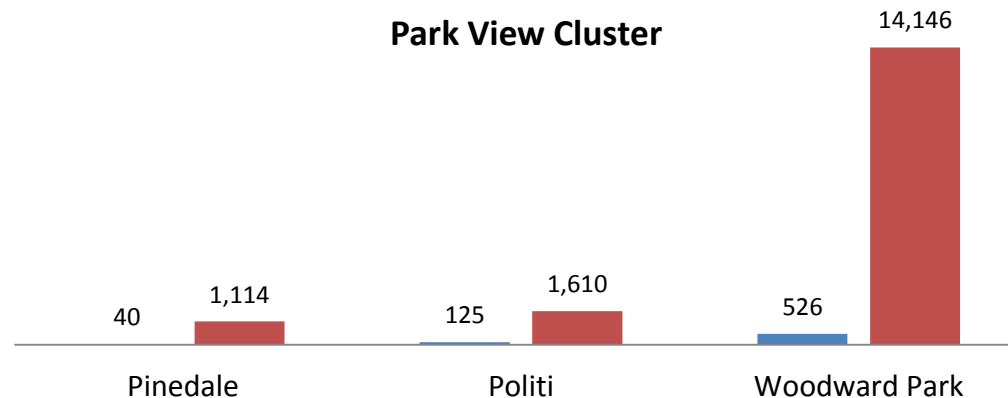

During the 2016-2017 fiscal year, the Fresno County Public Library offered 6,287 programs, with a total attendance 121,006. The charts show the statistics for each cluster and branch.

Blossom Trail Cluster

Community Services Cluster

CIPHER

Fresno County Public Library Metrics August 2017

During the 2016-2017 fiscal year, the Fresno County Public Library offered 6,287 programs, with a total attendance of 121,006. The charts show the statistics for each cluster and branch.

Cotton Fields Cluster

Park View Cluster

CIPHER

Fresno County Public Library Metrics August 2017

During the 2016-2017 fiscal year, the Fresno County Public Library offered 6,287 programs, with a total attendance of 121,006. The charts show the statistics for each cluster and branch.

Raisin Vines Cluster

Water Tower Cluster

CIPHER

Fresno County Public Library Metrics August 2017

During the 2016-2017 fiscal year, the Fresno County Public Library offered 6,287 programs, with a total attendance of 121,006. The charts show the statistics for each cluster and branch.